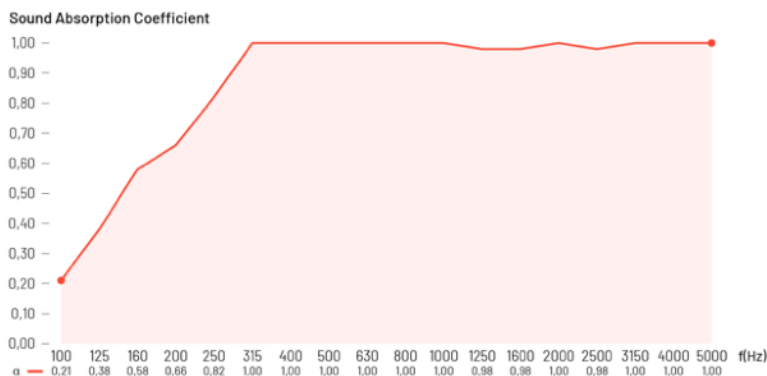

Cinema Forte VMT

PUBLIC SPACES / HI-FI & HOME CINEMA / PROFESSIONAL AUDIO / WORKSPACES

Description

This new panel is part of the new Vicoustic's Cinema Family that also includes Cinema Piano VMT and Cinema Fortissimo VMT. Its sloping front has a minimum thickness of 60mm and a maximum thickness of 120mm, which results in an excellent absorption capacity. Furthermore, by rotating the panel you can create very interesting patterns, especially if you combine them with the other panels of the same line.

Performance

NRC: 0.95

Available Finishes*

VMT Colors and Patterns

Grey Stone

Concrete 1

Calacatta Crema

Black

Grey

White

* Different batches may show a color variation

Dimensions**

595 x 595 x 60 / 120 mm / 23.4" x 23.4" x 2.4" / 4.8"

** For each panel. Please notice that the dimensions of these panels have a tolerance of +/- 2mm