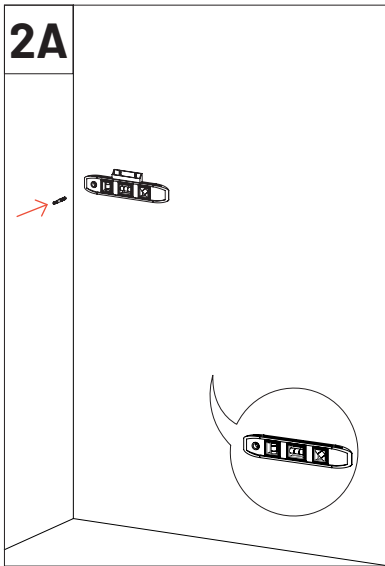

This product can also be installed with VicFix J Profile 2m (sold separately).

**Corner Installation**

For corner installation, use the VicFix Corner and VicFix J profile 80mm (sold separately).

Ways of using the gauge

### Wall installation - One panel

After defining the place where you want to install the panels, start marking the position of the VicFix Mini.

**3****3A****3B**

Possible setup examples