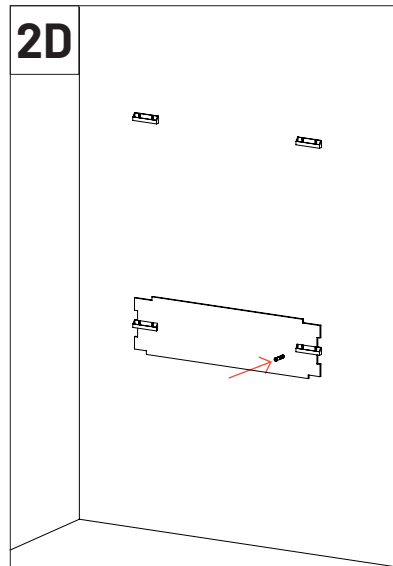

2

Wall installation - One panel

After defining the place where you want to install the panels, start marking the position of the VicFix Mini.