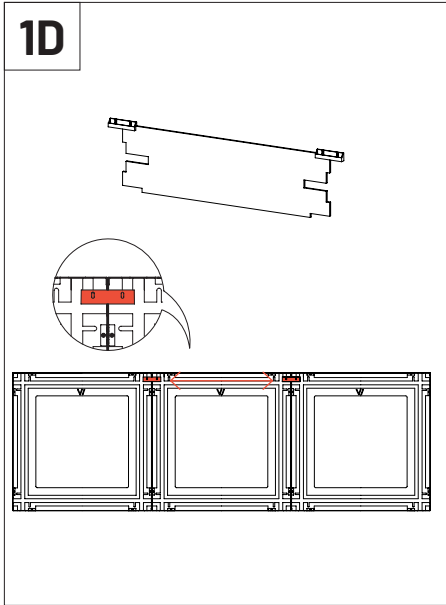

Not Included

Level

Drill

Wall Plugs and Screws x12

VicFix J Profile 2m | 78.7" x20

VicFix Corner 4 +4

VicFix J Profile 80mm | 3.14" x6

**Wall Installation**

This product can also be installed with VicFix J Profile 2m (sold separately).

**Corner Installation**

For corner installation, use the VicFix Corner and VicFix J profile 80mm (sold separately).

Ways of using the gauge