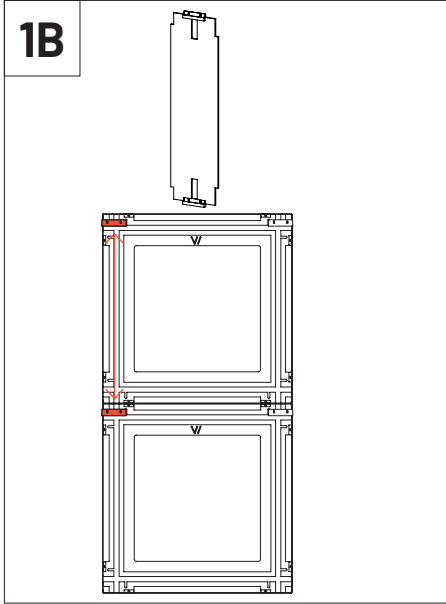

Not Included

Level

Drill

Wall Plugs and Screws x12

VicFix J Profile 2m | 78.7" x20

VicFix Corner 4 +4

VicFix J Profile 80mm | 3.14" x6

**Wall Installation**

This product can also be installed with VicFix J Profile 2m (sold separately).

**Corner Installation**

For corner installation, use the VicFix Corner and VicFix J profile 80mm (sold separately).

Ways of using the gauge