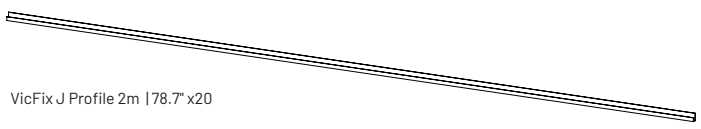

Not Included

Level

Drill

Wall Plugs and Screws x12

VicFix J Profile 2m | 78.7" x20

VicFix Corner 4 +4

VicFix J Profile 80mm | 3.14" x6

**Wall Installation**

This product can also be installed with VicFix J Profile 2m (sold separately).

**Corner Installation**

For corner installation, use the VicFix Corner and VicFix J profile 80mm (sold separately).

Ways of using the gauge