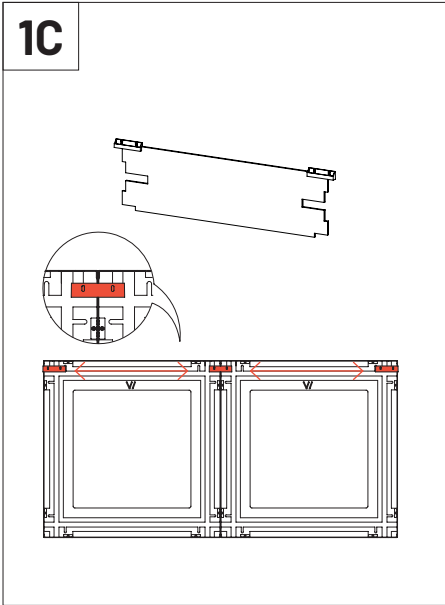

Not Included

Level

Drill

Wall Plugs and Screws x12

VicFix J Profile 2m | 78.7" x20

VicFix Corner 4 +4

VicFix J Profile 80mm | 3.14" x6

**Wall Installation**

This product can also be installed with VicFix J Profile 2m (sold separately).

**Corner Installation**

For corner installation, use the VicFix Corner and VicFix J profile 80mm (sold separately).

Ways of using the gauge