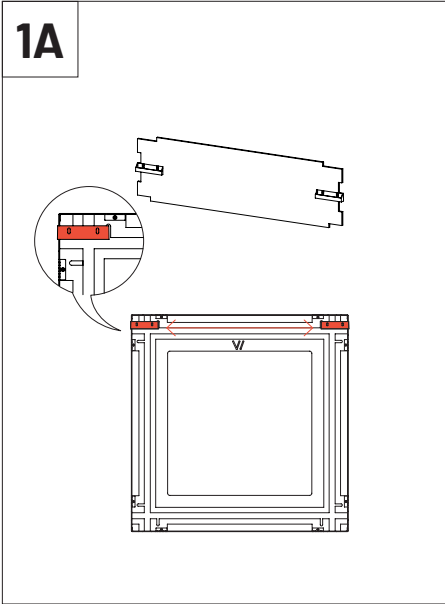

Not Included

Level

Drill

Wall Plugs and Screws x12

VicFix J Profile 2m | 78.7" x20

VicFix Corner 4 +4

VicFix J Profile 80mm | 3.14" x6

**Wall Installation**

This product can also be installed with VicFix J Profile 2m (sold separately).

**Corner Installation**

For corner installation, use the VicFix Corner and VicFix J profile 80mm (sold separately).

Ways of using the gauge