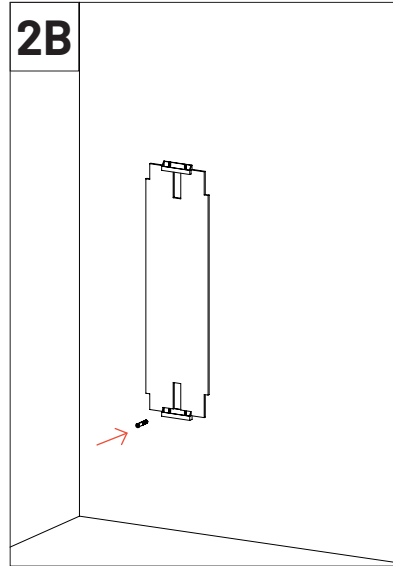

2

Wall installation - One panel

After defining the place where you want to install the panels, start marking the position of the VicFix Mini.