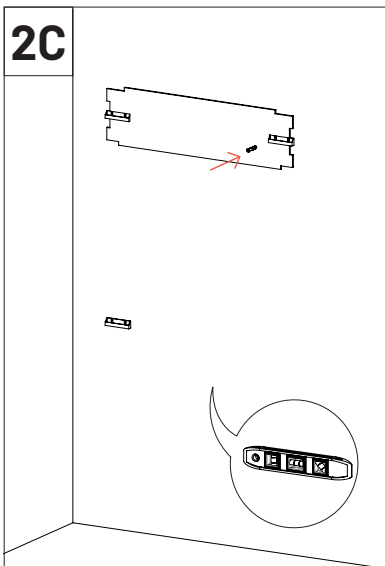

2

Wall installation - One panel

After defining the place where you want to install the panels, start marking the position of the VicFix Mini.